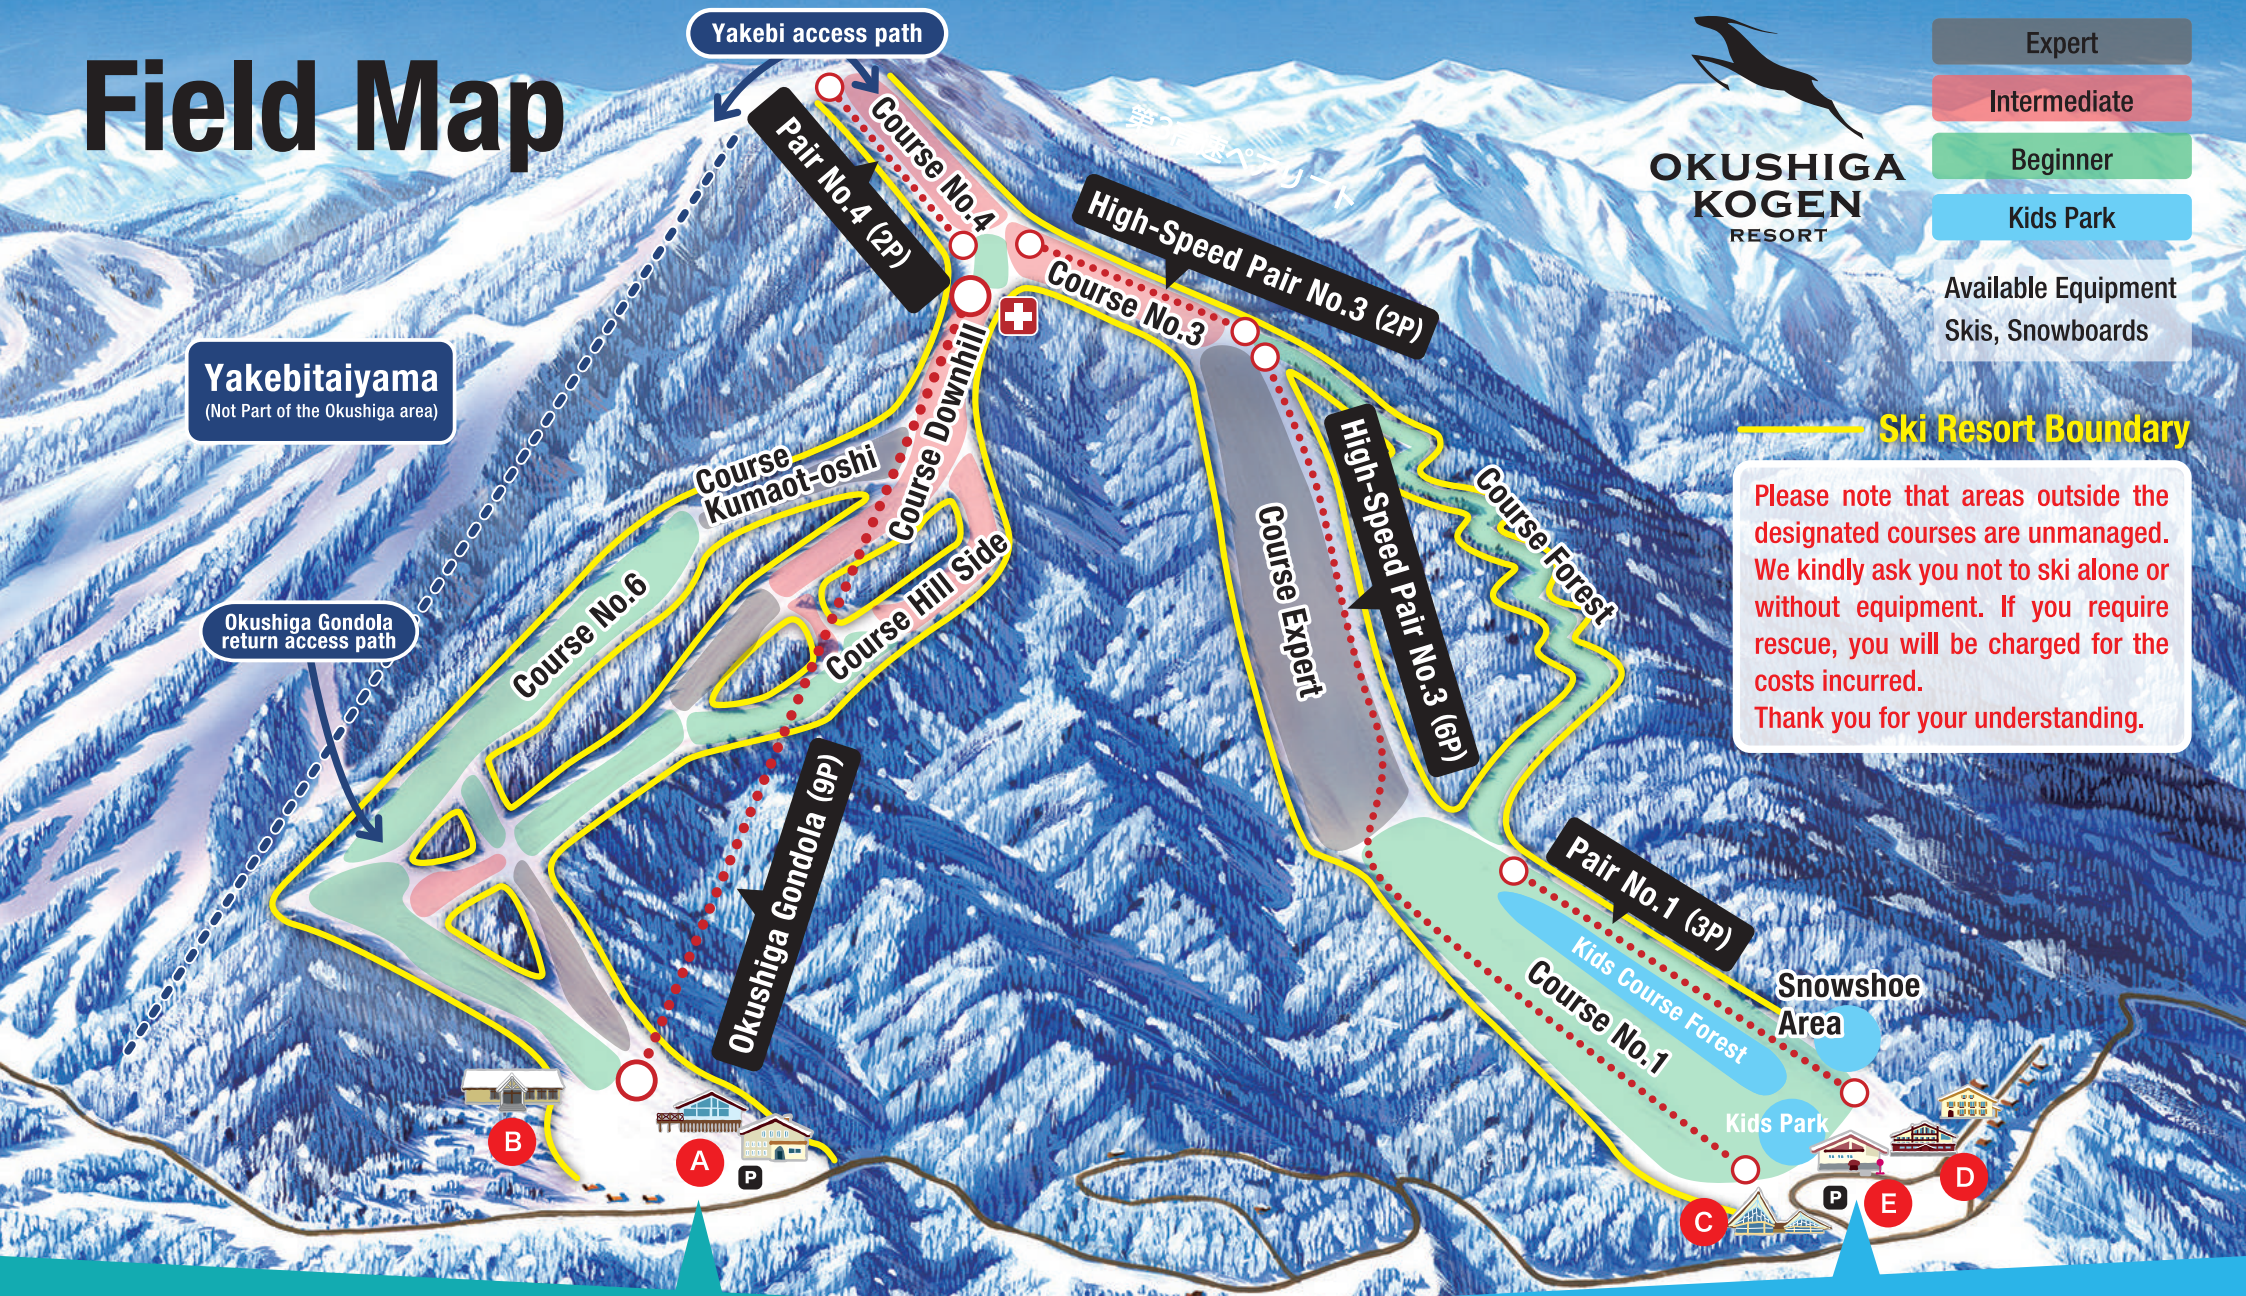

Field Map

**OKUSHIGA
KOGEN**
RESORT

Expert
Intermediate
Beginner
Kids Park

Available Equipment
Skis, Snowboards

Ski Resort Boundary

Please note that areas outside the designated courses are unmanaged. We kindly ask you not to ski alone or without equipment. If you require rescue, you will be charged for the costs incurred. Thank you for your understanding.

Gondora Area

Restaurant	Lift Tickets	Rental	Shop	AED	PATROL	School	Dressing Room
Restrooms	Coin Locker	Wi-Fi	Free Resting Place	AED	PATROL	Dressing Room	

Center House Area

Restaurant	Lift Tickets	Rental	Shop	AED	PATROL	School	Dressing Room
Restrooms	Coin Locker	Wi-Fi	Free Resting Place	AED	PATROL	Kids Room	Free Resting Place